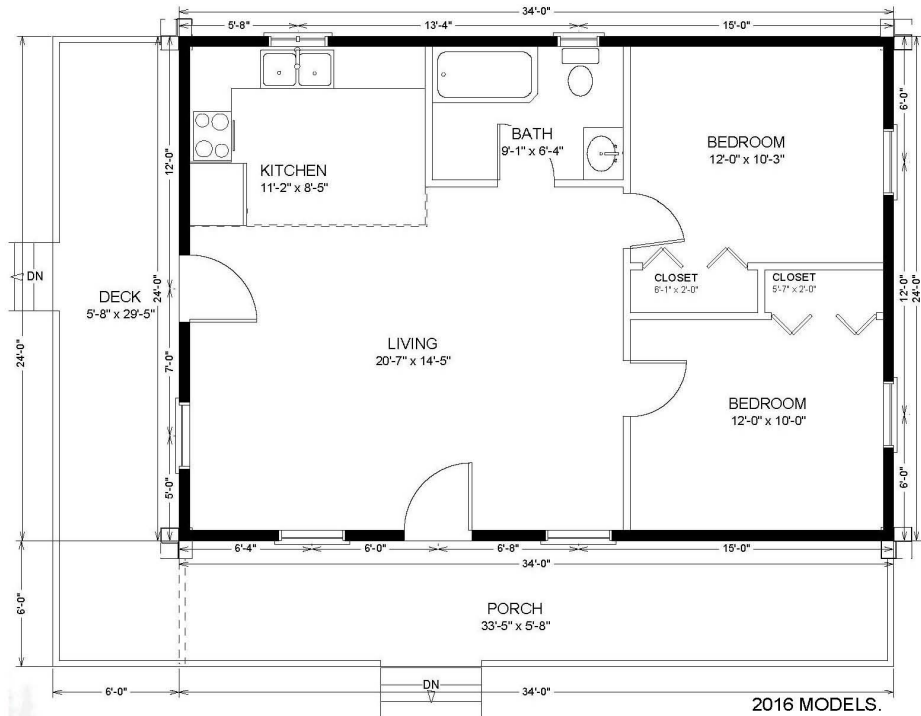

HIDEAWAY

SQUARE FOOTAGE: 816
NUMBER OF BEDROOMS: 2
NUMBER OF BATHS: 1