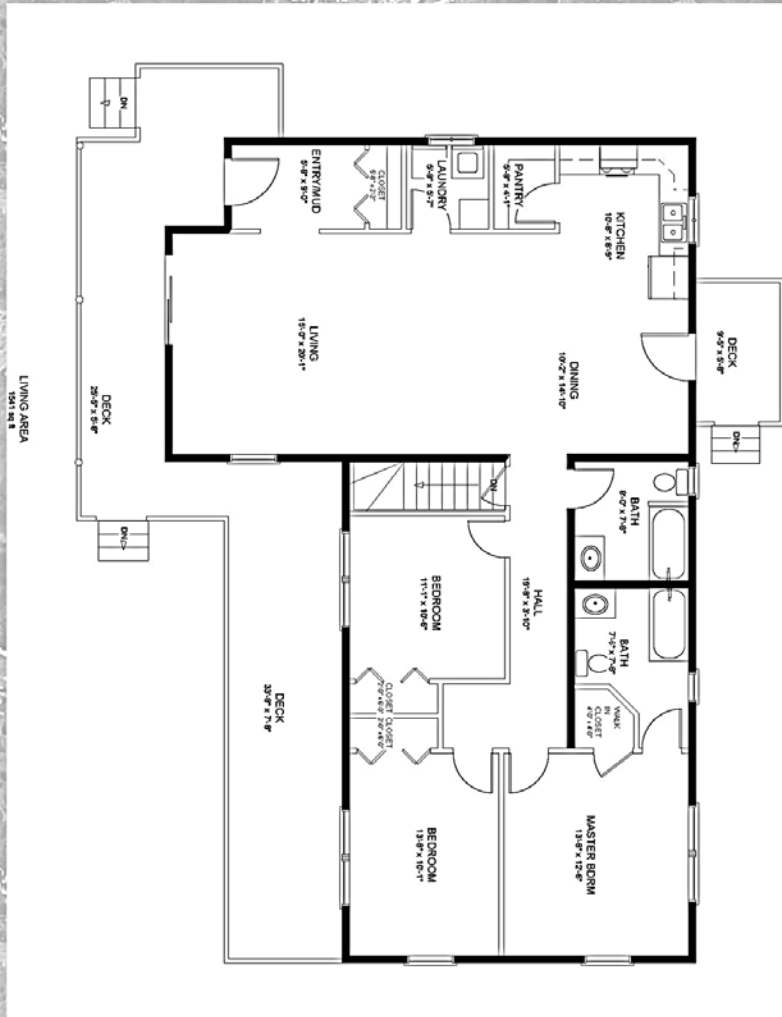

# NORTHERN EDGE

This popular ranch model has everything you want in single floor living. The spacious kitchen, dining and living room area is perfect for family gatherings. The laundry room and entry area with a mud room are value added features that make this home complete.

Square Footage: ~ 1541  
Number of Bedrooms: ~ 3  
Number of Baths: ~ 2

1486 MILITARY TURNPIKE  
PLATTSBURGH, NY 12901

800-644-3564  
FAX: 518-324-4743

SALES@CEDARKNOLLOGHOMES.COM  
WWW.CEDARKNOLLOGHOMES.COM