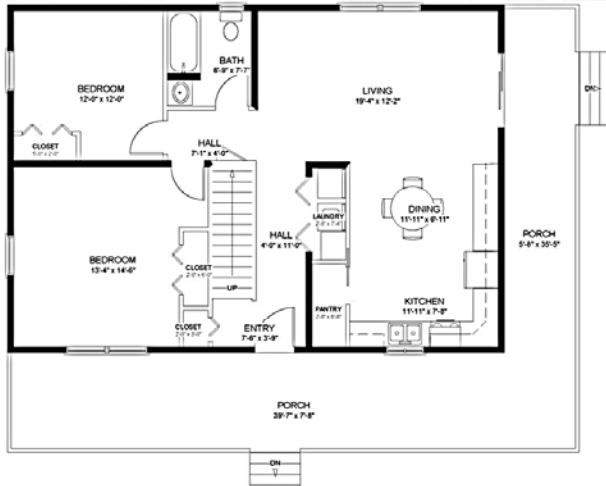

COUNTRY VALLEY

The Country Valley's charming look welcomes you at first sight. The cathedral ceiling in the living room and two second floor dormers make it bright and spacious.

Square Footage: ~ 1919
Number of Bedrooms: ~ 4
Number of Baths: ~ 2