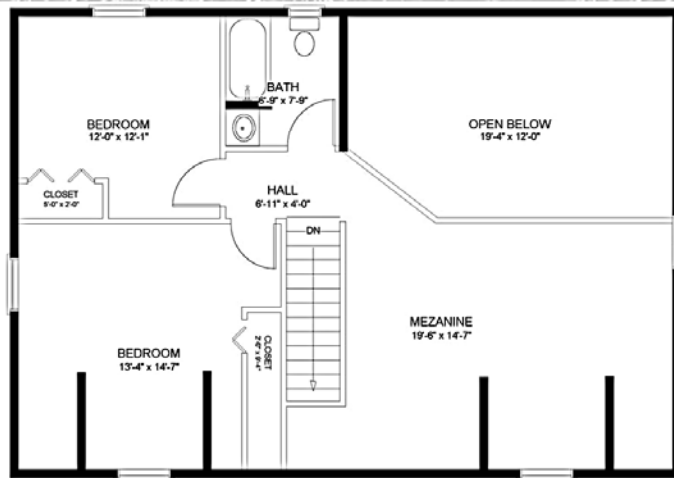

LIVING AREA
838 sq ft