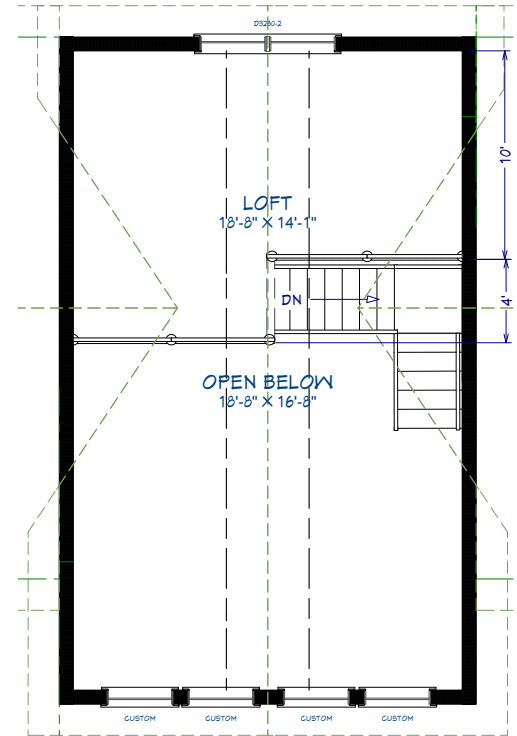

LIVING AREA
1471 SQ FT

1st Floor

2nd Floor