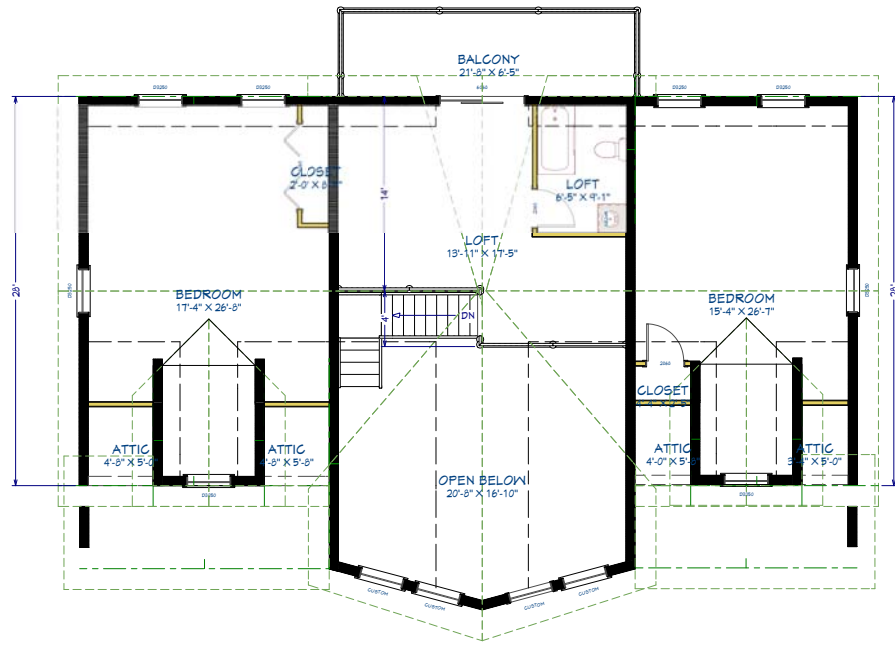

LIVING AREA
1732 SQ FT

1st Floor

LIVING AREA
1210 SQ FT

2nd Floor