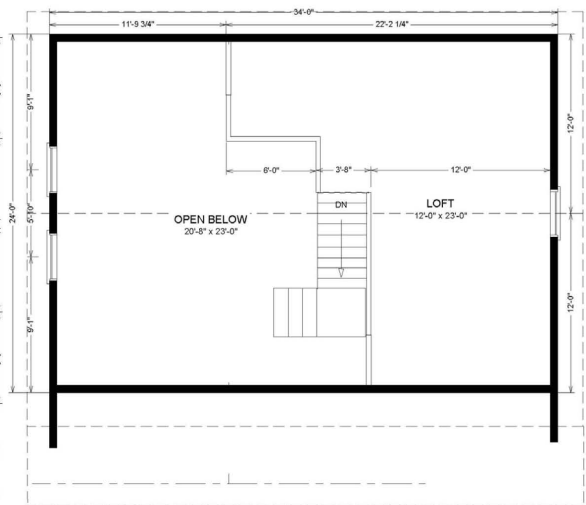

# HIDEAWAY DELUXE

SQUARE FOOTAGE 1179  
 NUMBER OF BEDROOMS 2 + LOFT  
 NUMBER OF BATHS 1

2016 MODELS.