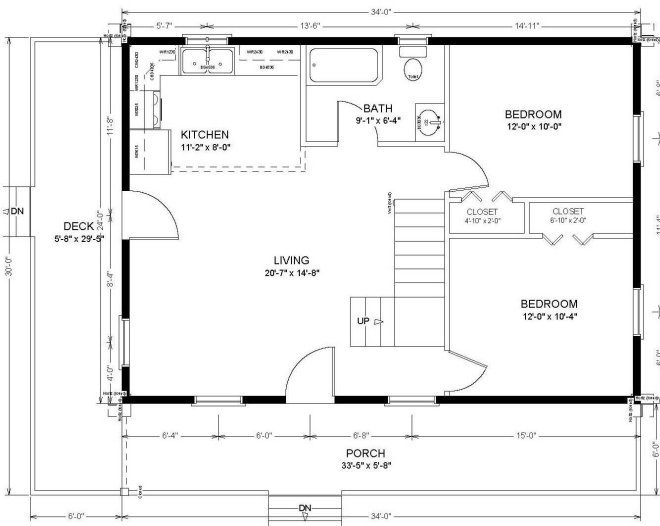

# HIDEAWAY DELUXE

SQUARE FOOTAGE 1179  
 NUMBER OF BEDROOMS 2 + LOFT  
 NUMBER OF BATHS 1

2016 MODELS.