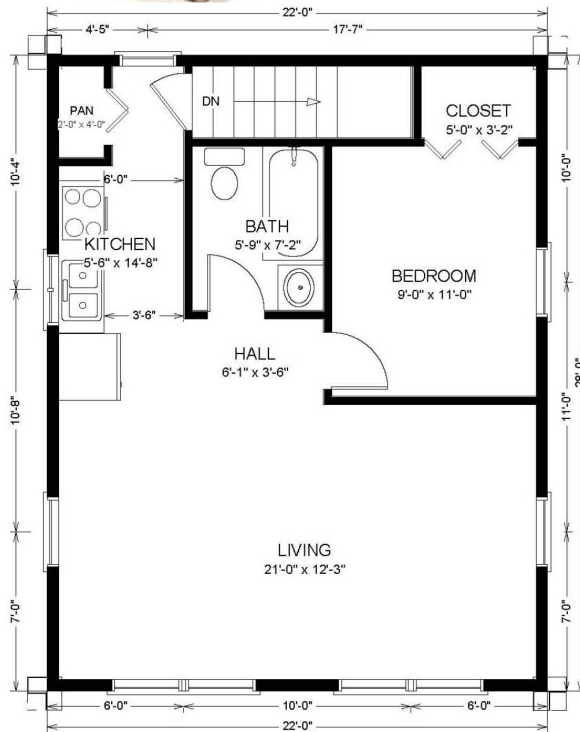

FORT AMPERSAND

SQUARE FOOTAGE: 664
 NUMBER OF BEDROOMS: 1
 NUMBER OF BATHS: 1

2016 MODELS.