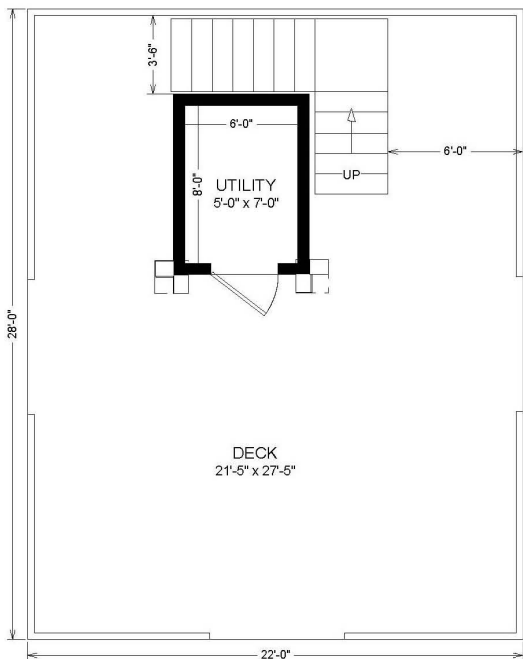

FORT AMPERSAND

SQUARE FOOTAGE: 664
 NUMBER OF BEDROOMS: 1
 NUMBER OF BATHS: 1

2016 MODELS.