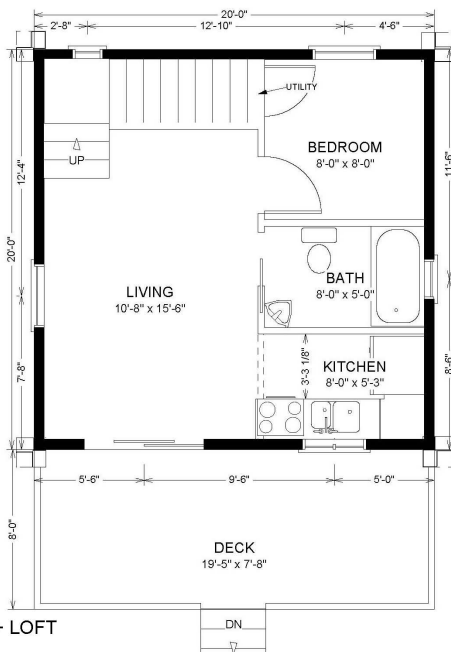

# FALCONS ROOST

2016 MODELS.

SQUARE FOOTAGE: 557  
 NUMBER OF BEDROOMS: 1 + LOFT  
 NUMBER OF BATHS: 1