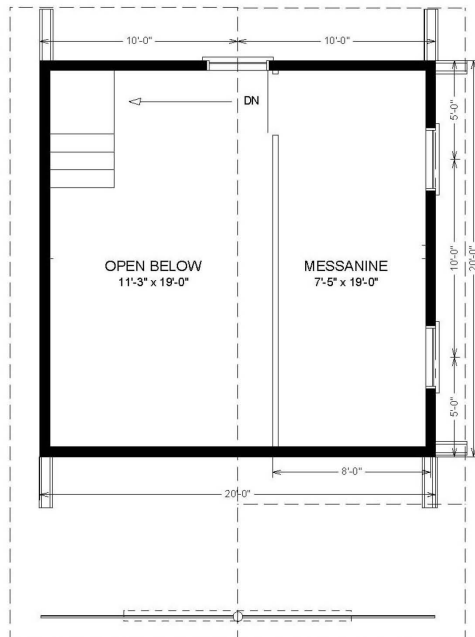

# FALCONS ROOST

2016 MODELS.

SQUARE FOOTAGE: 557  
 NUMBER OF BEDROOMS: 1 + LOFT  
 NUMBER OF BATHS: 1