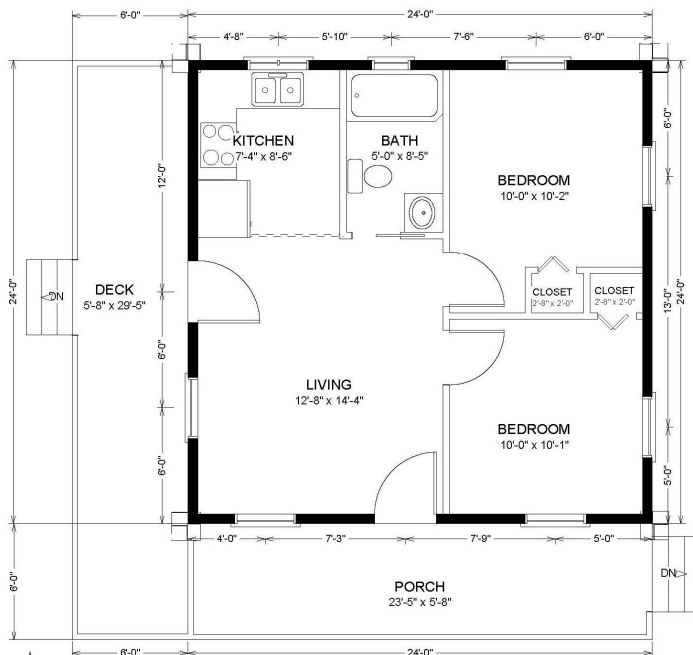

EAGLES NEST

SQUARE FOOTAGE: 576
 NUMBER OF BEDROOMS: 2
 NUMBER OF BATHS: 1

2016 MODELS.