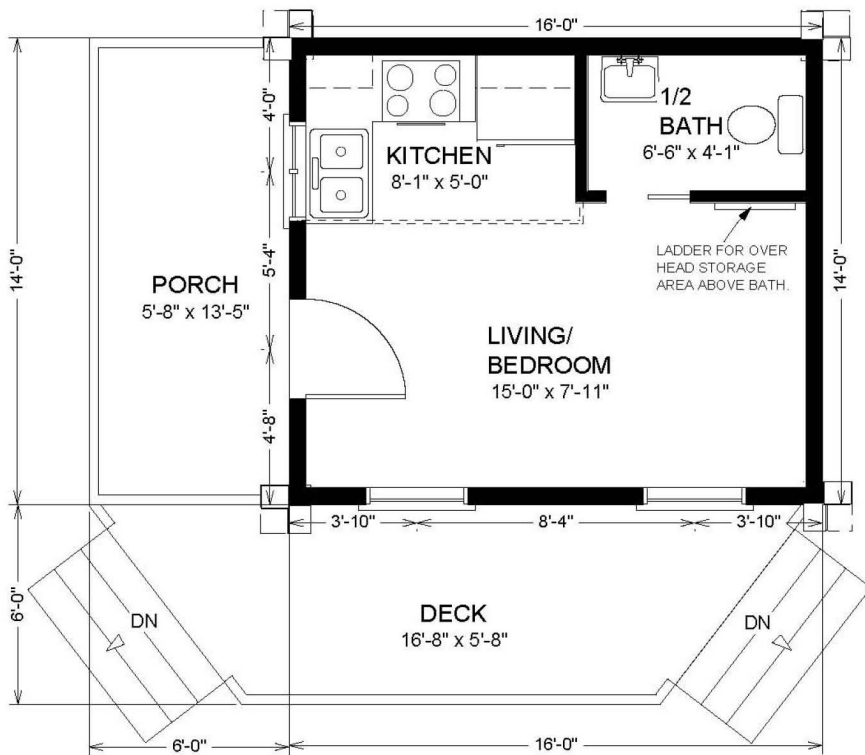

BULLEROUS

SQUARE FOOTAGE: 224
NUMBER OF BEDROOMS: 1
NUMBER OF BATHS: 1/2

2016 MODELS.