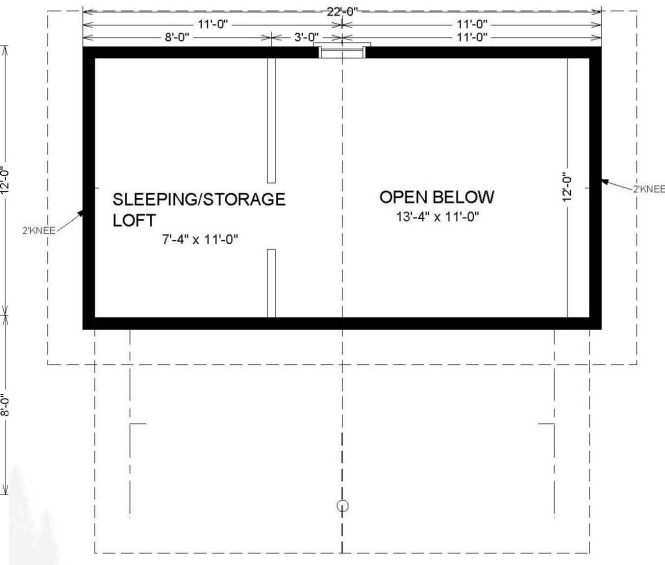

BOUQUET

SQUARE FOOTAGE: 358
 NUMBER OF BEDROOMS: 1-LOFT
 NUMBER OF BATHS: 1

2016 MODELS.