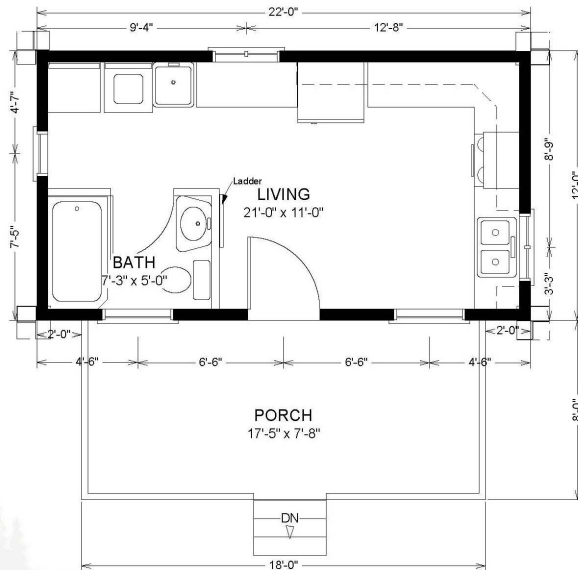

BOUQUET

SQUARE FOOTAGE: 358
 NUMBER OF BEDROOMS: 1-LOFT
 NUMBER OF BATHS: 1

2016 MODELS.