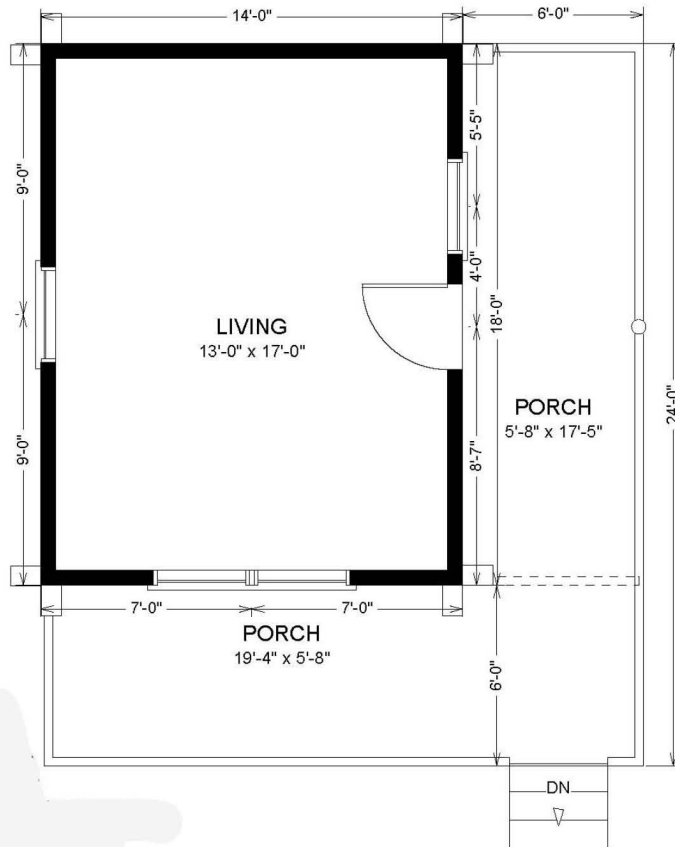

WESTPORT

SQUARE FOOTAGE: 252
 NUMBER OF BEDROOMS: 0
 NUMBER OF BATHS: 0

2016 MODELS.