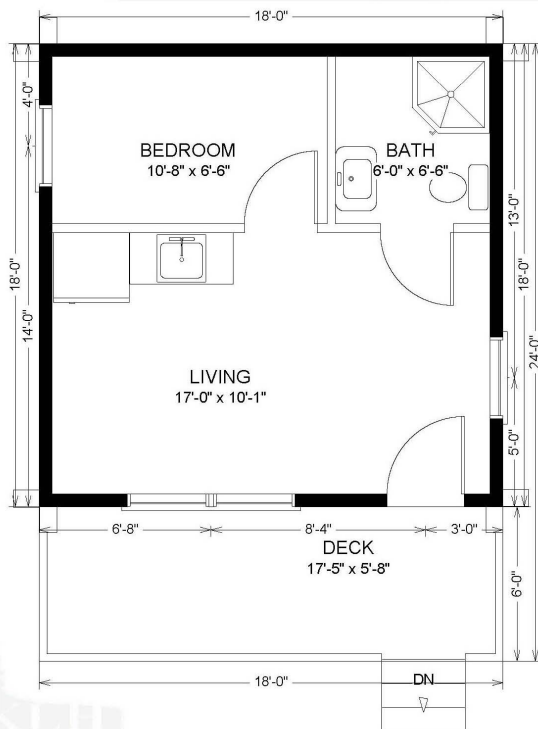

TUPPER

SQUARE FOOTAGE: 324
NUMBER OF BEDROOMS: 1
NUMBER OF BATHS: 1

2016 MODELS.