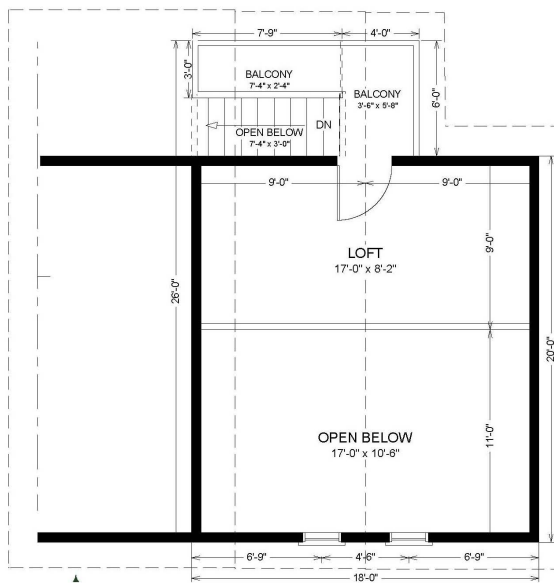

ROYALLE

SQUARE FOOTAGE: 517
 NUMBER OF BEDROOMS: 1+ LOFT
 NUMBER OF BATHS: 1

2016 MODELS.