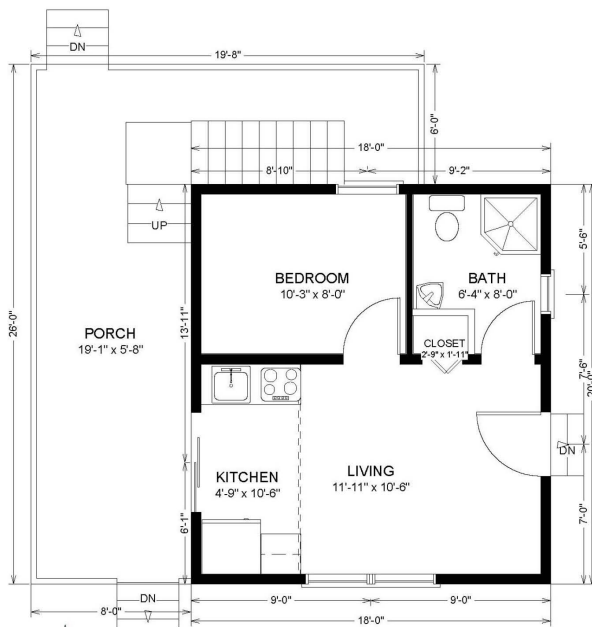

ROYALLE

SQUARE FOOTAGE: 517
 NUMBER OF BEDROOMS: 1+ LOFT
 NUMBER OF BATHS: 1

2016 MODELS.