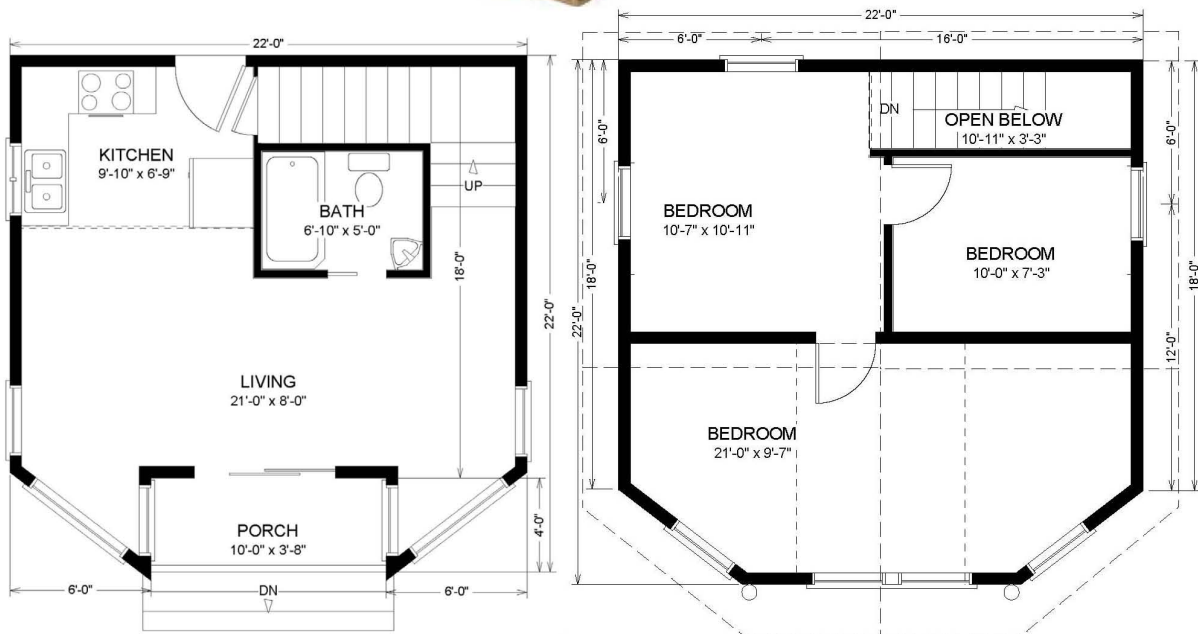

SENECA LODGE

SQUARE FOOTAGE: 837
 NUMBER OF BEDROOMS: 3
 NUMBER OF BATHS: 1

2016 MODELS.