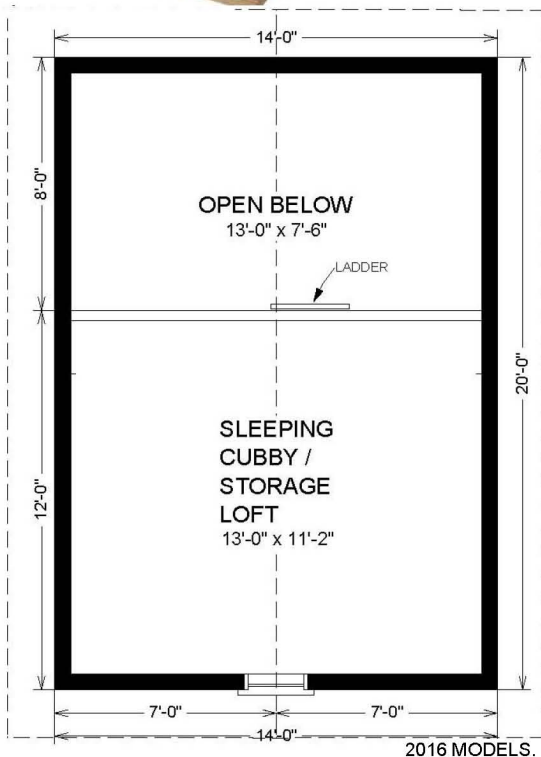

RAQUETTE

SQUARE FOOTAGE: 367
 NUMBER OF BEDROOMS: 1
 NUMBER OF BATHS: 0

2016 MODELS.