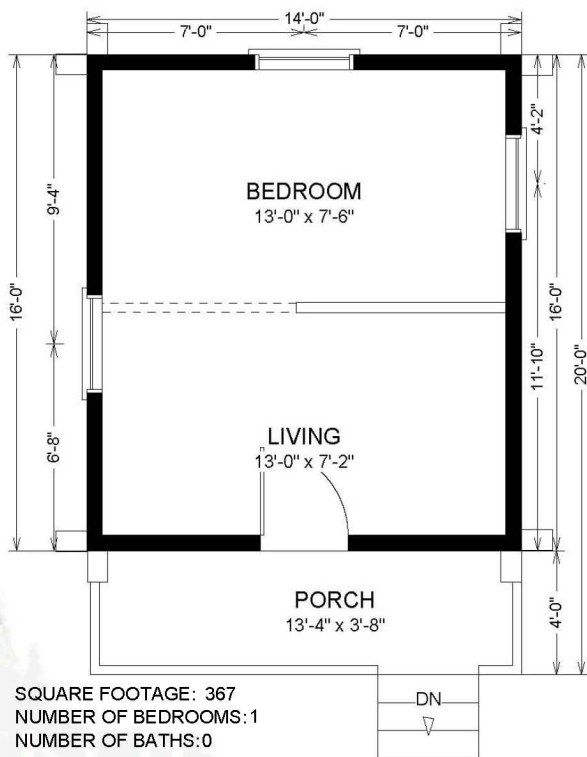

RAQUETTE

SQUARE FOOTAGE: 367
 NUMBER OF BEDROOMS: 1
 NUMBER OF BATHS: 0

2016 MODELS.