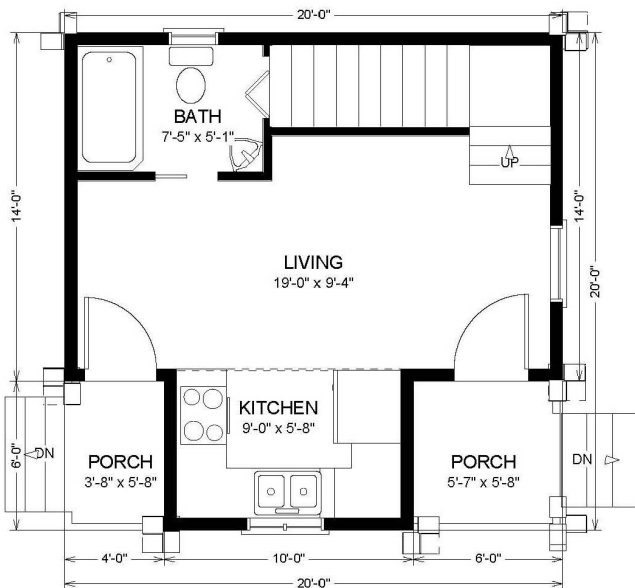

# BALCONY

SQUARE FOOTAGE: 588  
 NUMBER OF BEDROOMS: 1  
 NUMBER OF BATHS: 1

2016 MODELS.