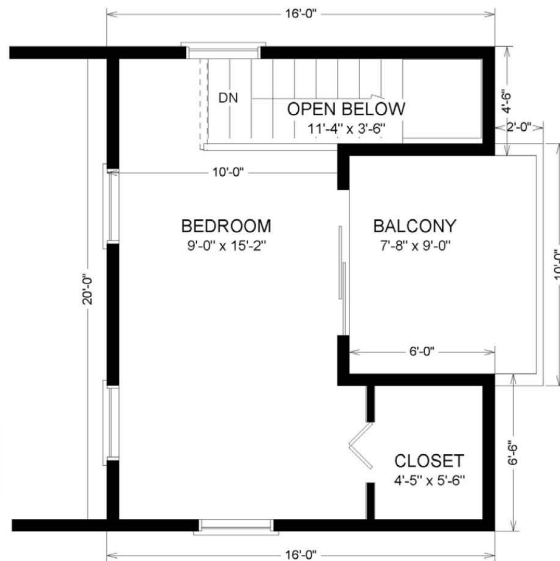

# BALCONY

SQUARE FOOTAGE: 588  
 NUMBER OF BEDROOMS: 1  
 NUMBER OF BATHS: 1

2016 MODELS.